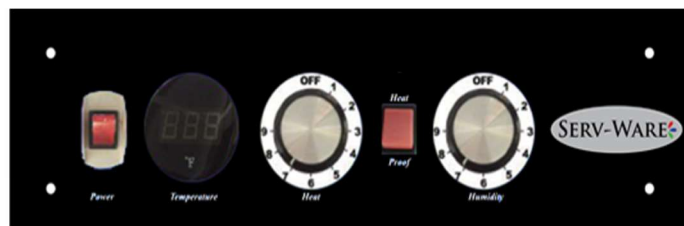

Drawer Assembly

CE9019 DRAWER DIAGRAM

Drawer Replacement Parts

No.	Photo	Part No.	Part Description	HCD1500 Qty
03		CE9000	Cable Bushing	1
04		CE9001	Power Cable	1
05		CE9002	Terminal Block	1
14		CE9003	Knob	2
15		CE9004	Thermometer	1
16		CE9005	Main Switch with light Red	1
18		CE9006	Limit Temp. Thermostat	1
19		CE9007	Temp. Thermostat	2
20		CE9008	Transformer	1
25		CE9009	Blower and Motor Assembly	1
27		CE9010	Heating element 900W	1
26		CE9011	Heating element 600W	1
29		CE9012	SS Water Pan	1
32		CE9013	Heating element 600W	1
33		CE9014	Switch Heat/Proof Red	1