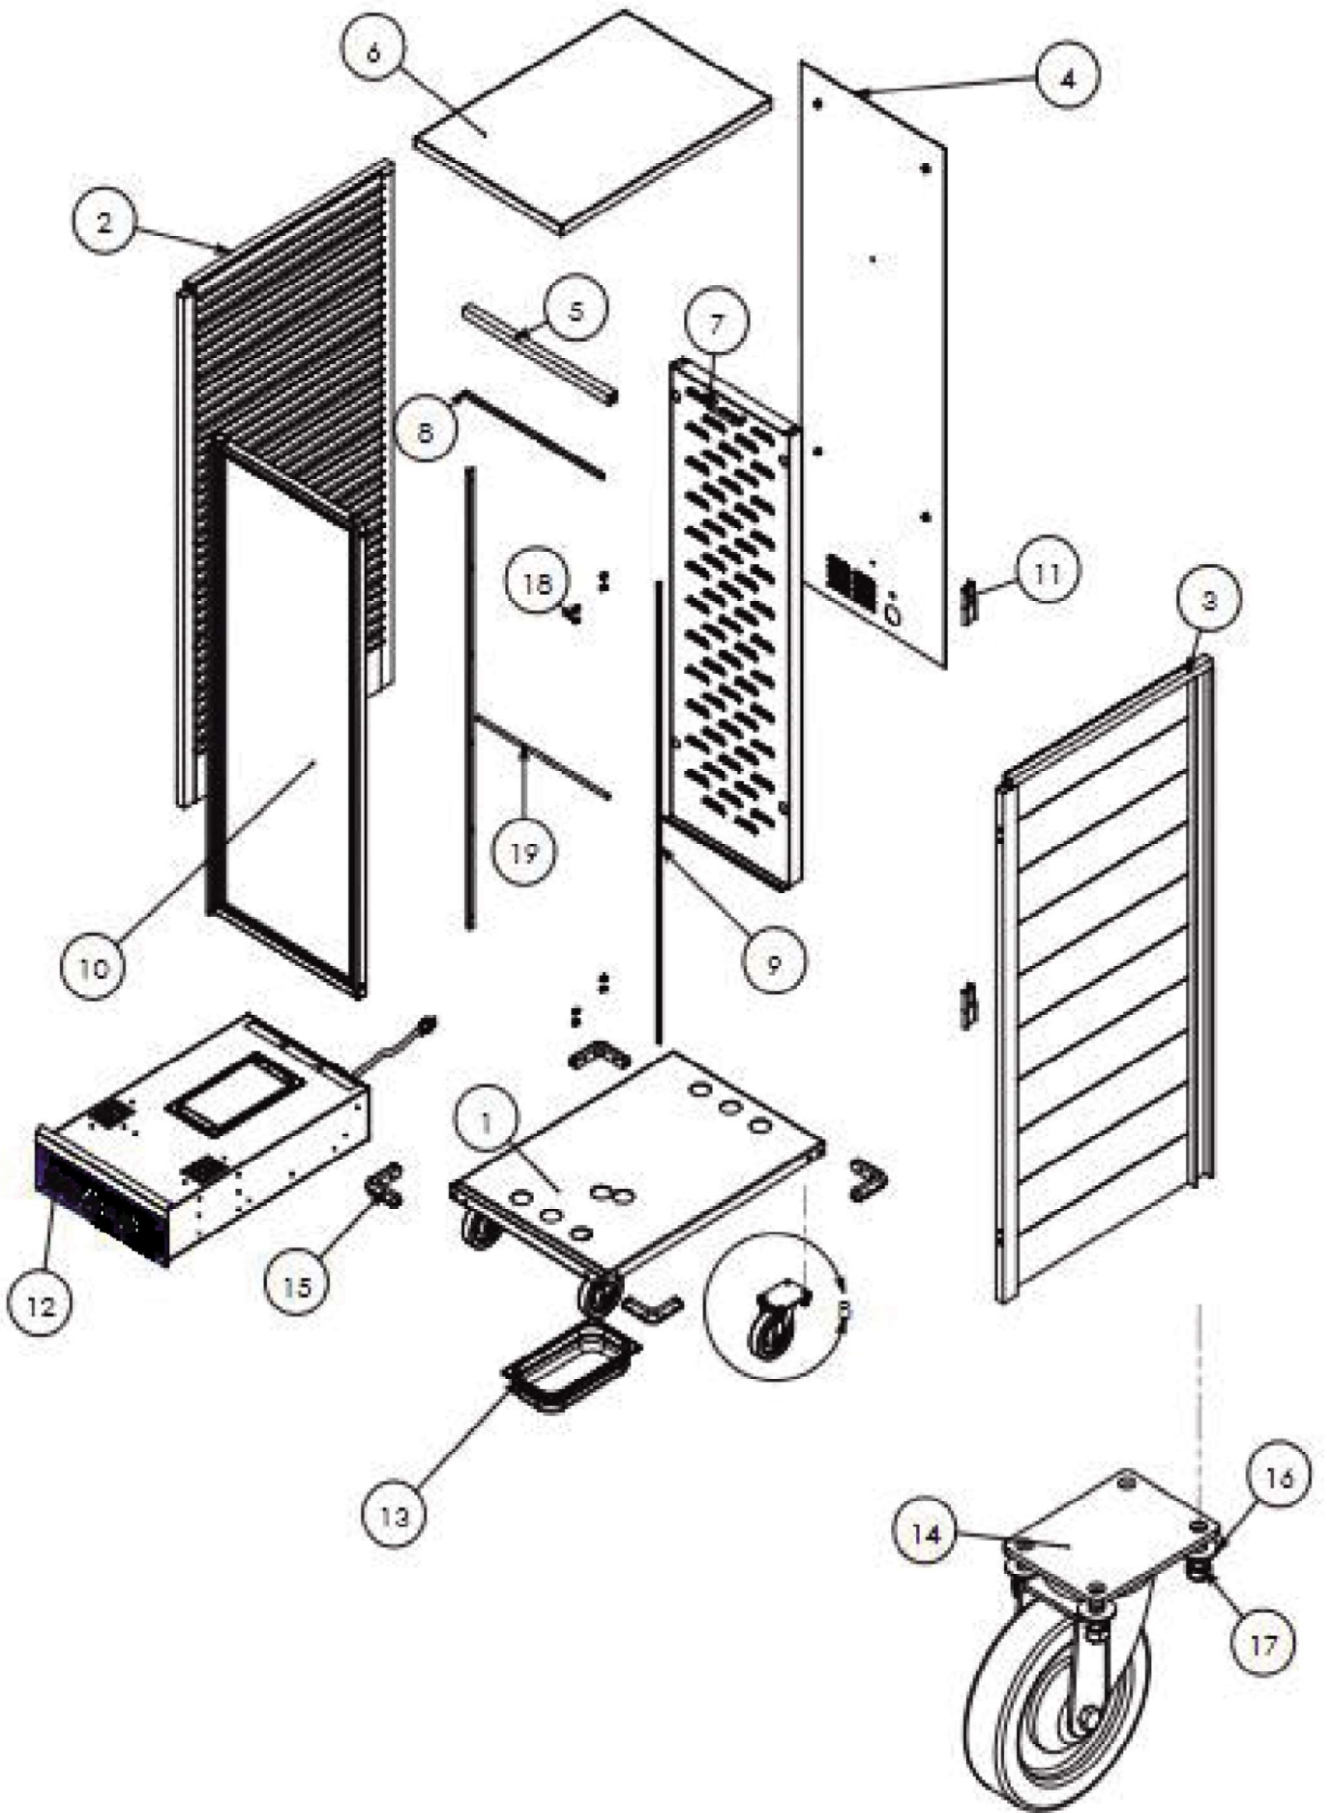

Drawer Assembly

CE9019 DRAWER DIAGRAM

Drawer Replacement Parts

No.	Photo	Part No.	Part Description	HCD1500 Qty
03		CE9000	Cable Bushing	1
04		CE9001	Power Cable	1
05		CE9002	Terminal Block	1
14		CE9003	Knob	2
15		CE9004	Thermometer	1
16		CE9005	Main Switch with light Red	1
18		CE9006	Limit Temp. Thermostat	1
19		CE9007	Temp. Thermostat	2
20		CE9008	Transformer	1
25		CE9009	Blower and Motor Assembly	1
27		CE9010	Heating element 900W	1
26		CE9011	Heating element 600W	1
29		CE9012	SS Water Pan	1
32		CE9013	Heating element 600W	1
33		CE9014	Switch Heat/Proof Red	1

SC1836HP Diagram

Cabinet Assembly

SC1836HPI Diagram

Cabinets Replacement Parts

Item#	Replacement Part No.	Description	Quantity	Use for Cabinets
07	CE9015	Hang Panel	1	All
08/09	CE9016	Magnetic strip (Include top 1pc, Right/Left side 2pcs).	1	All
10	CE9017	Door Assembly	1	All
11	CE9018	Hinge	2	All
12	CE9019	Heat/proof drawer	1	All
13	CE9020	Plastic Pan Black	1	All
14	CE9021	5" Caster with Brake (Include Hardware)	4	All
15	CE9022	Bumper	4	All