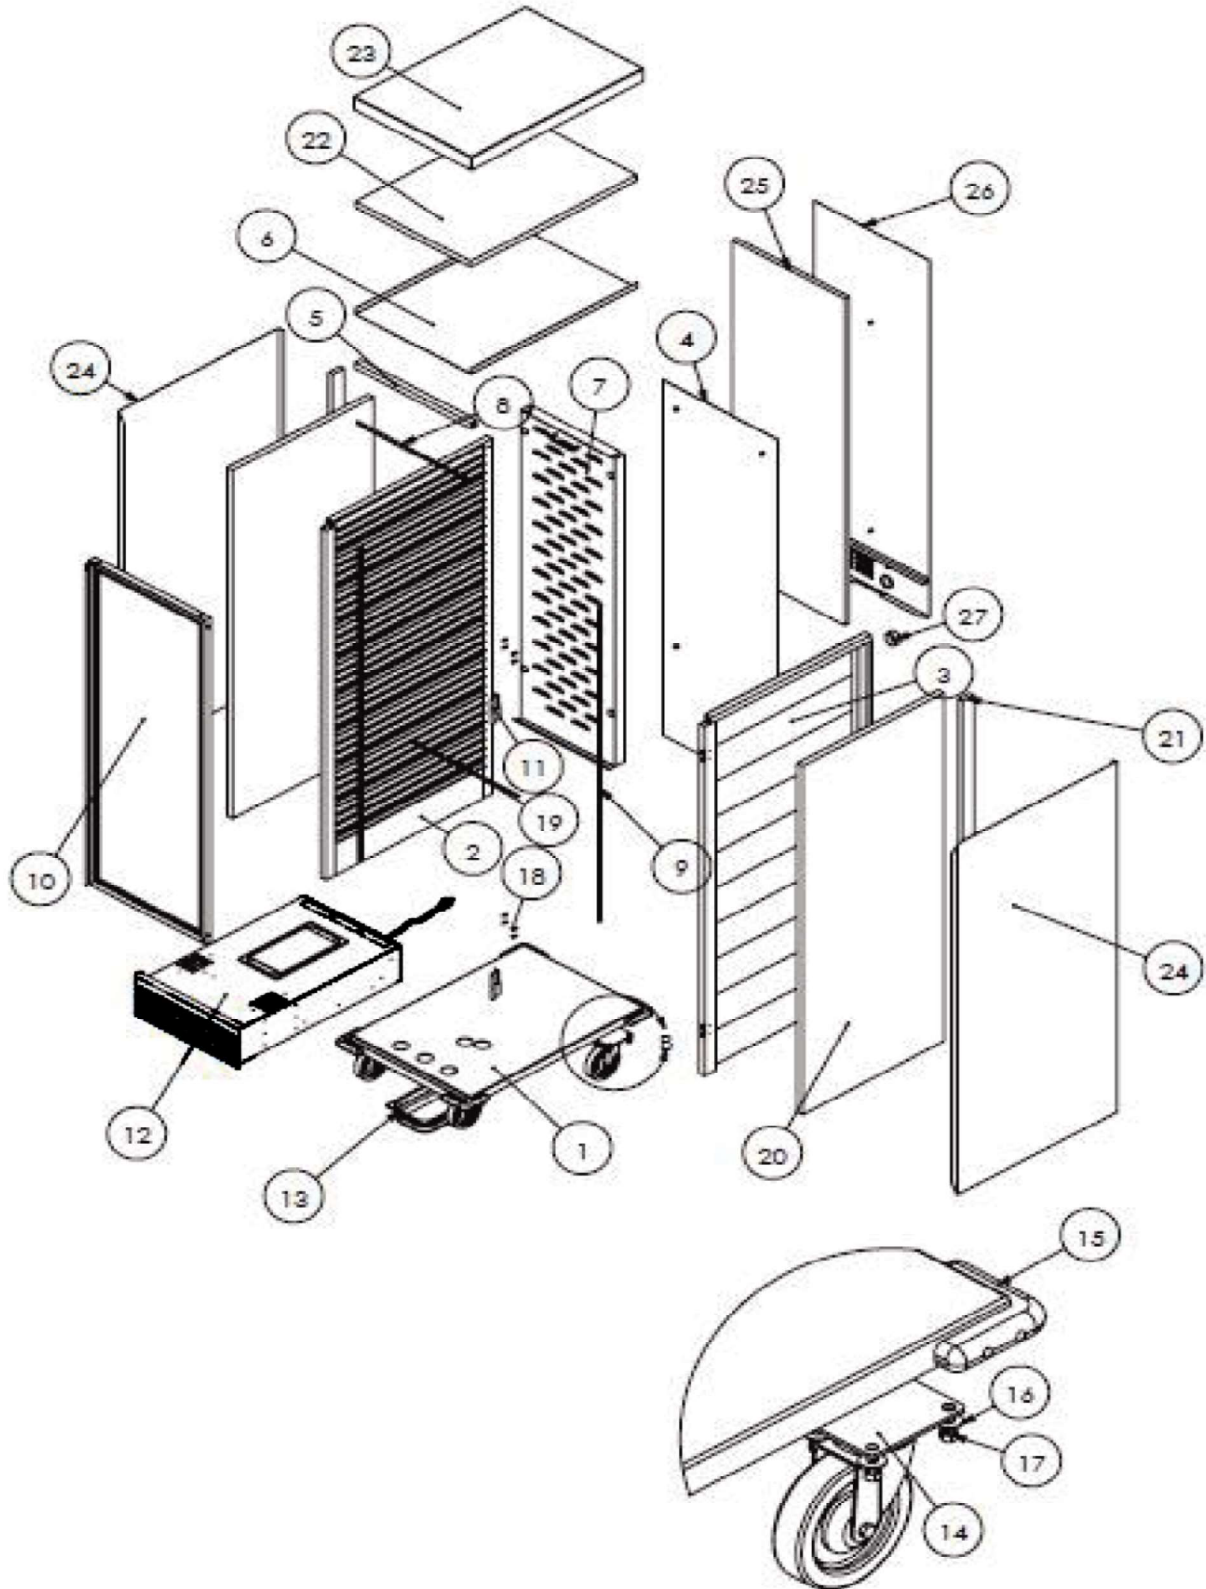

Drawer Assembly

CE9019 DRAWER DIAGRAM

Drawer Replacement Parts

No.	Photo	Part No.	Part Description	HCD1500 Qty
03		CE9000	Cable Bushing	1
04		CE9001	Power Cable	1
05		CE9002	Terminal Block	1
14		CE9003	Knob	2
15		CE9004	Thermometer	1
16		CE9005	Main Switch with light Red	1
18		CE9006	Limit Temp. Thermostat	1
19		CE9007	Temp. Thermostat	2
20		CE9008	Transformer	1
25		CE9009	Blower and Motor Assembly	1
27		CE9010	Heating element 900W	1
26		CE9011	Heating element 600W	1
29		CE9012	SS Water Pan	1
32		CE9013	Heating element 600W	1
33		CE9014	Switch Heat/Proof Red	1

SC1836HP Diagram

Cabinet Assembly

SC1836HPI Diagram

Cabinets Replacement Parts

Item#	Replacement Part No.	Description	Quantity	Use for Cabinets
07	CE9015	Hang Panel	1	All
08/09	CE9016	Magnetic strip (Include top 1pc, Right/Left side 2pcs).	1	All
10	CE9017	Door Assembly	1	All
11	CE9018	Hinge	2	All
12	CE9019	Heat/proof drawer	1	All
13	CE9020	Plastic Pan Black	1	All
14	CE9021	5" Caster with Brake (Include Hardware)	4	All
15	CE9022	Bumper	4	All