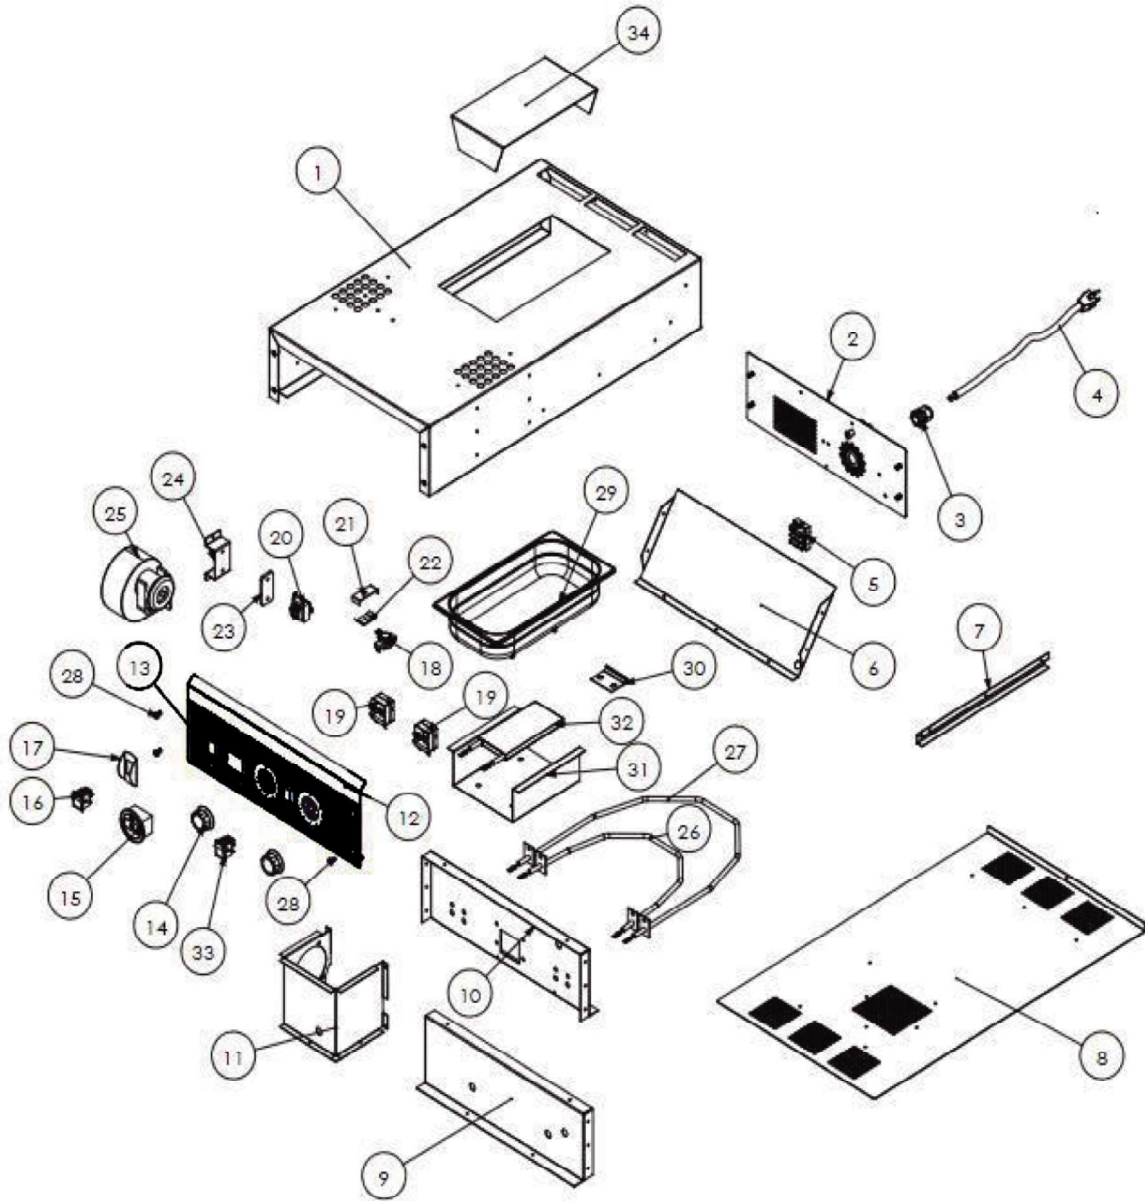

Drawer Assembly

CE9019 DRAWER DIAGRAM

Drawer Replacement Parts

No.	Photo	Part No.	Part Description	HCD1500 Qty
03		CE9000	Cable Bushing	1
04		CE9001	Power Cable	1
05		CE9002	Terminal Block	1
14		CE9003	Knob	2
15		CE9004	Thermometer	1
16		CE9005	Main Switch with light Red	1
18		CE9006	Limit Temp. Thermostat	1
19		CE9007	Temp. Thermostat	2
20		CE9008	Transformer	1
25		CE9009	Blower and Motor Assembly	1
27		CE9010	Heating element 900W	1
26		CE9011	Heating element 600W	1
29		CE9012	SS Water Pan	1
32		CE9013	Heating element 600W	1
33		CE9014	Switch Heat/Proof Red	1

SC1836HP Diagram

Cabinet Assembly

SC1836HPI Diagram

Cabinets Replacement Parts

Item#	Replacement Part No.	Description	Quantity	Use for Cabinets
07	CE9015	Hang Panel	1	All
08/09	CE9016	Magnetic strip (Include top 1pc, Right/Left side 2pcs).	1	All
10	CE9017	Door Assembly	1	All
11	CE9018	Hinge	2	All
12	CE9019	Heat/proof drawer	1	All
13	CE9020	Plastic Pan Black	1	All
14	CE9021	5" Caster with Brake (Include Hardware)	4	All
15	CE9022	Bumper	4	All