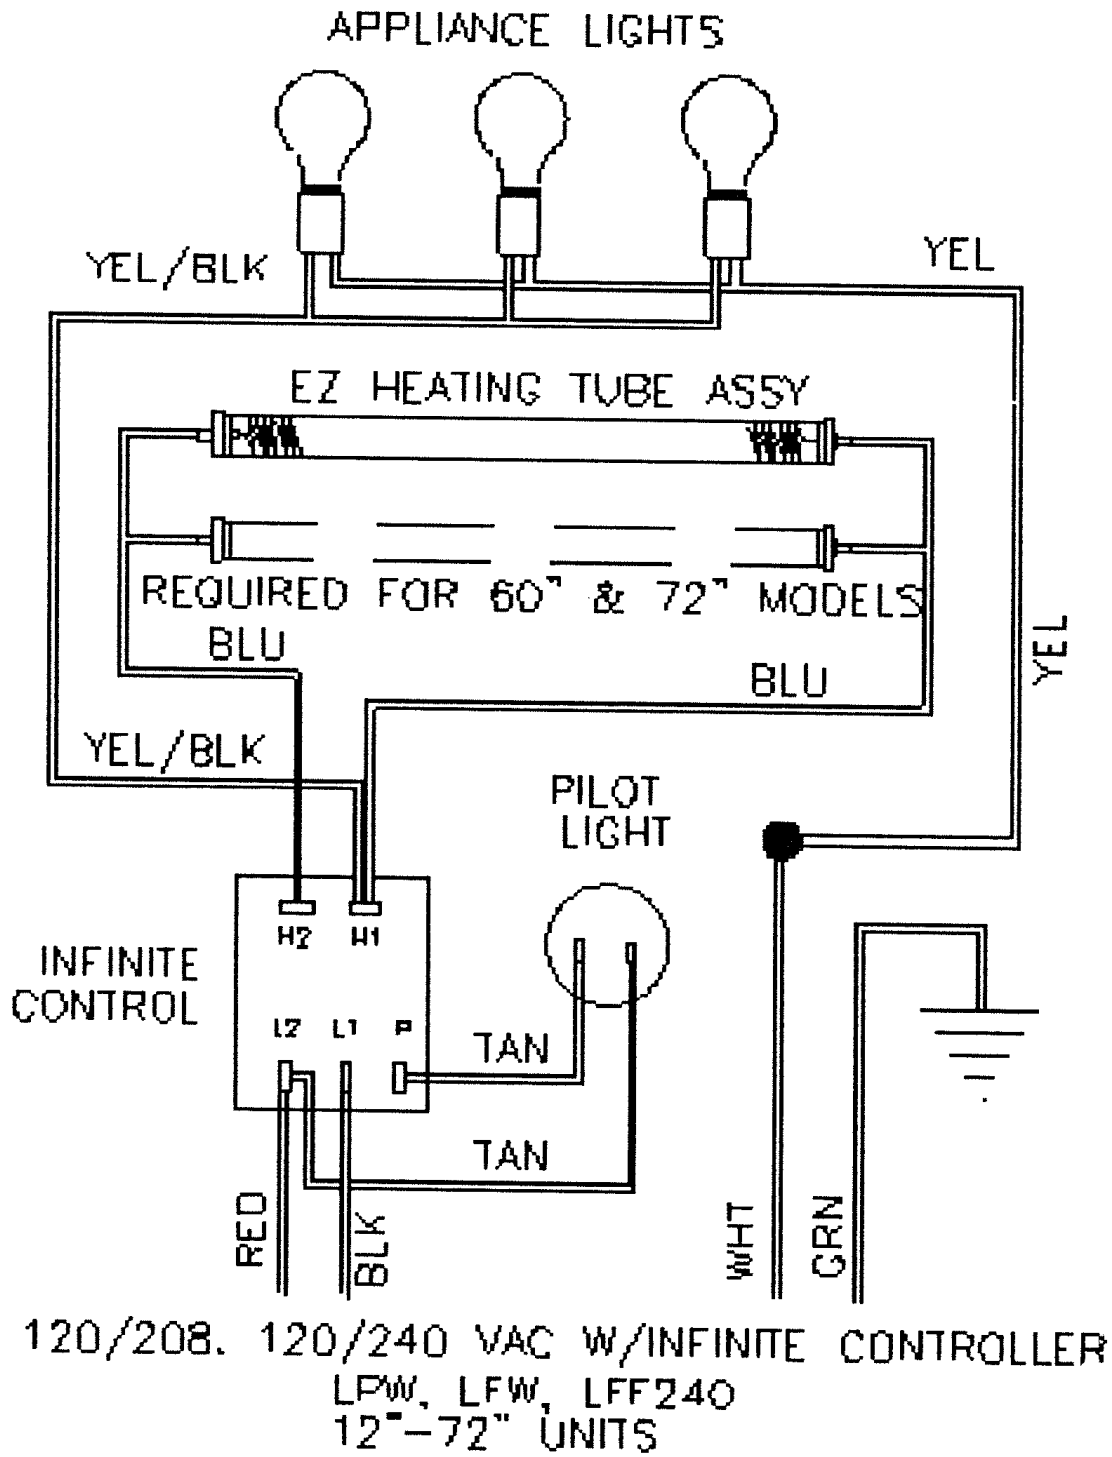

**PARTS & SERVICE MANUAL**  
for  
**BUFFET WARMERS**  
**MODEL SERIES BW & BWI**

*Model BWI-24*

ALL MODELS AVAILABLE IN  
120V, 120/208V & 120/240V, SINGLE PHASE

BWI MODELS HAVE SNEEZE GUARDS ON BOTH SIDES

**THIS MANUAL SHOULD BE RETAINED FOR FUTURE USE**

SCHEMATICS

SCHEMATICS (Cont'd)

SCHEMATICS (Cont'd)

208V & 240V W/INFINITE CONTROLLER  
ALL STRIP & PORTABLE WARMERS 12"-72"

**EXPLODED VIEW DRAWING**