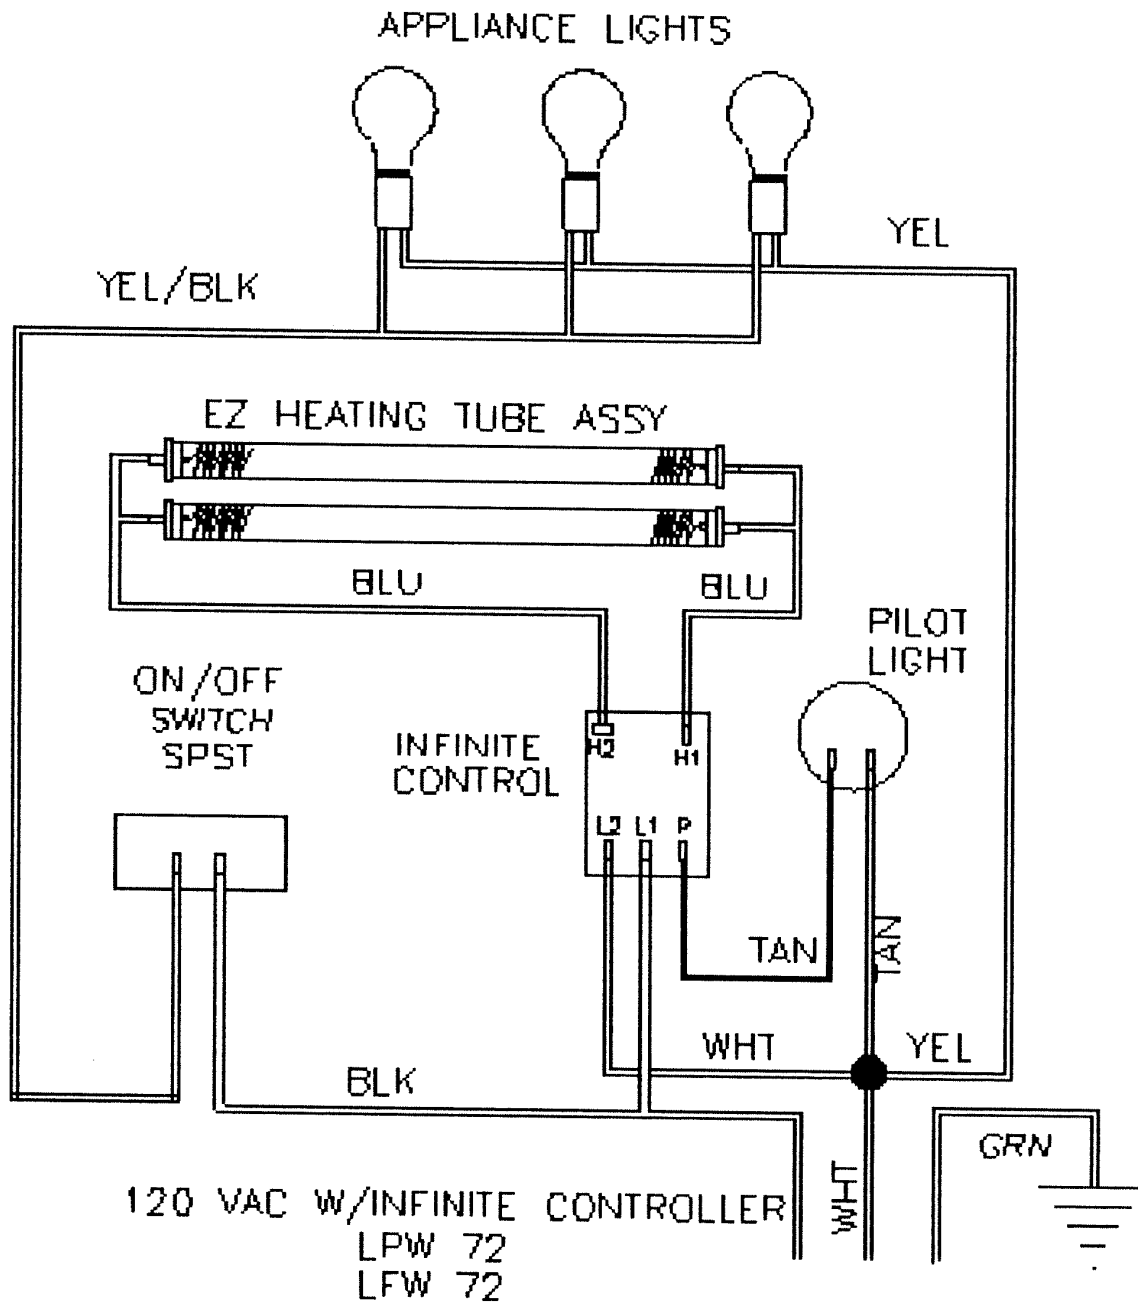

**PARTS & SERVICE MANUAL**  
for  
**BUFFET WARMERS**  
**MODEL SERIES BW & BWI**

*Model BWI-24*

ALL MODELS AVAILABLE IN  
120V, 120/208V & 120/240V, SINGLE PHASE

BWI MODELS HAVE SNEEZE GUARDS ON BOTH SIDES

**THIS MANUAL SHOULD BE RETAINED FOR FUTURE USE**

SCHEMATICS

SCHEMATICS (Cont'd)

SCHEMATICS (Cont'd)

208V & 240V W/INFINITE CONTROLLER  
ALL STRIP & PORTABLE WARMERS 12"-72"

**EXPLODED VIEW DRAWING**