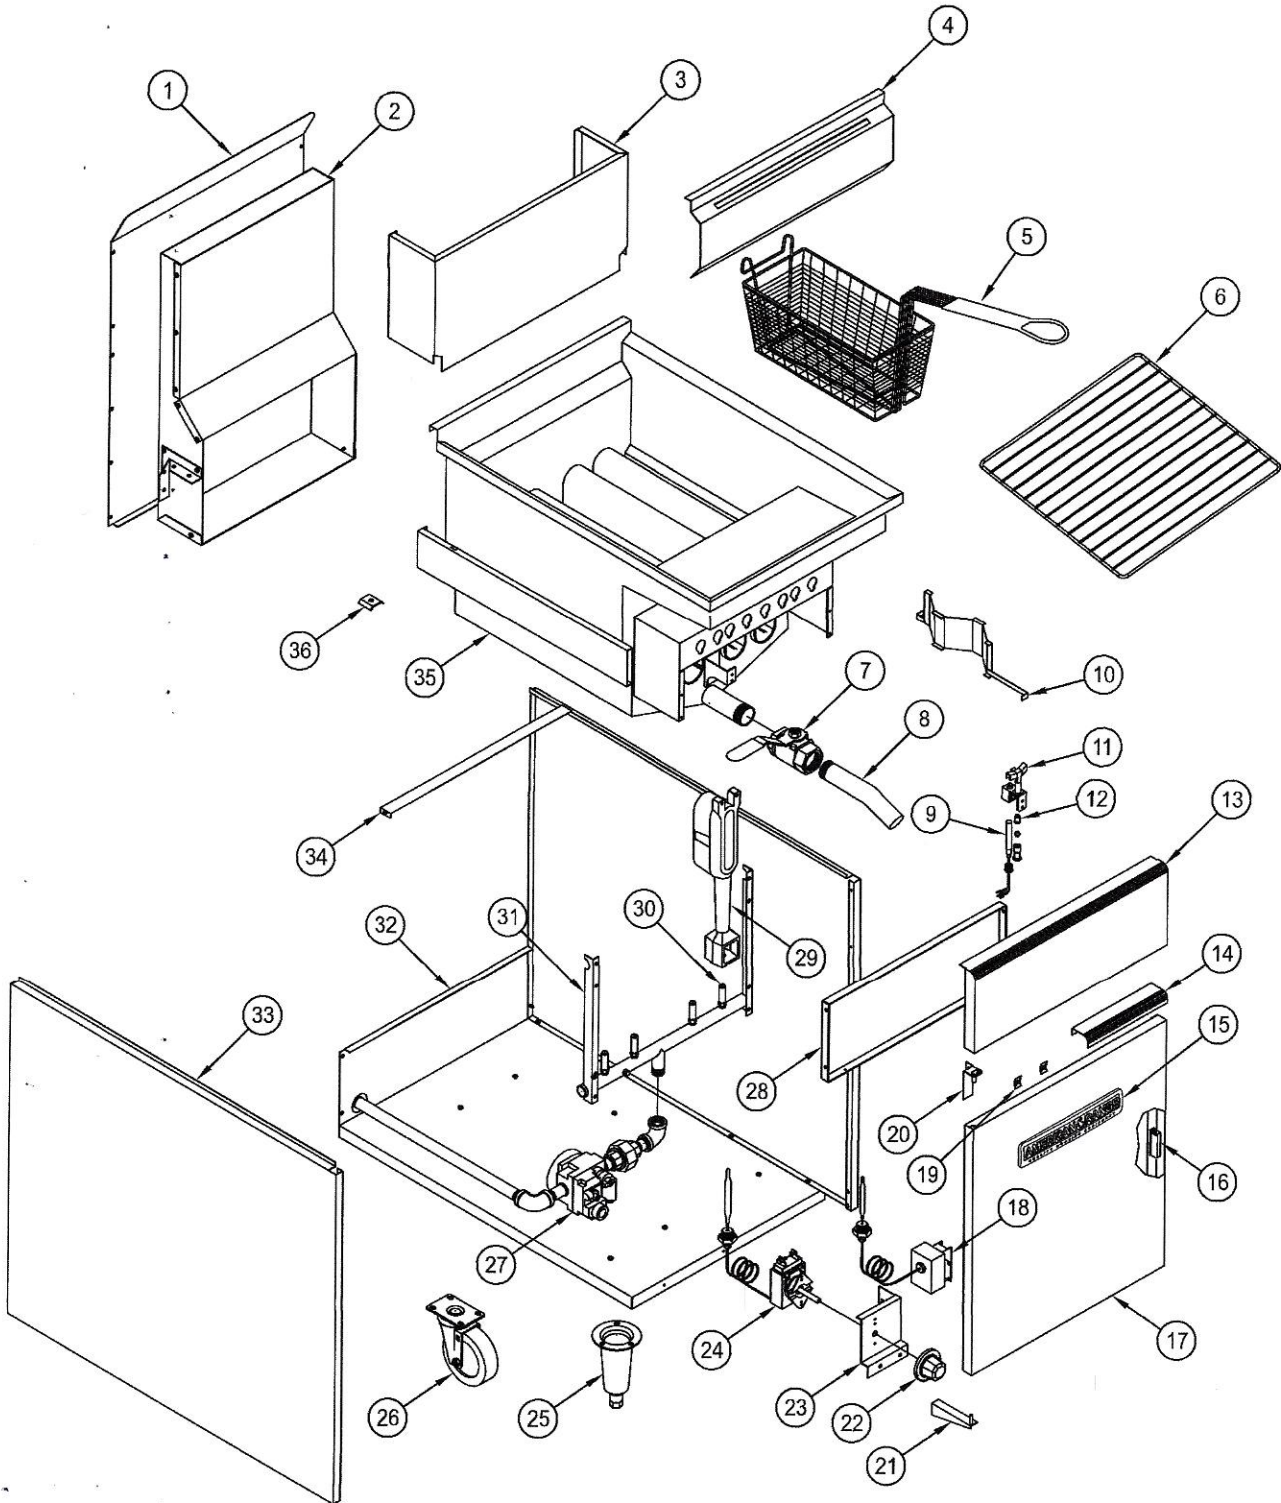

AF-75

AF-75

| ITEM NO. | PART NO. | DESCRIPTION |
|----------|----------|---|
| 1 | A99426 | Panel, Top Back AF-75 5229 |
| 2 | A99323 | Flue Box, Assembly AF-75 5244 |
| 3 | A99427 | High Riser, Basket Support AF-75 5221 Heavy Duty Stainless |
| 4 | A99414 | Hanger, Basket Support AF-75 5224 Heavy Duty Stainless |
| 5 | A33001 | Basket, Fryer AF-75 Chrome Plated NSF Blue Handle |
| 6 | A31005 | Screen, AF-75 (17-1/2" x 17-1/2") Chrome Plated Special |
| | A31047 | Rack, AF-75 (17-1/2" x 17-1/2") Chrome Plated NSF |
| 7 | A80201 | Valve, Drain NSF AF Series 11103 |
| 8 | A23003 | Drain, Pipe AF Series 11104 |
| 9 | A11102 | Power Generator, Thermopile AF 11109 |
| 10 | A99241 | Diffuser, Assembly AF-75 5212 Heavy Duty 20GA 18SR SST |
| 11 | A11103 | Pilot, AF 6CH14-6N .018 Nat Gas 11105 |
| | A11121 | Pilot, AF 6CH14-6 .014LP Gas |
| 12 | A11109 | Orifice, Bell 0.014L VL LP Gas 11107 AF Series |
| | A11118 | Orifice, Bell .018 AR/AF Nat Gas 11001 |
| 13 | A99421 | Panel, Front AF-75 Heavy Duty 5234 Stainless |
| 14 | A99319 | Handle, AF Series Heavy Duty 5042 Stainless |
| 15 | A38000 | Name Plate, American Range 8" 10499 Quality Commercial Chrome |
| 16 | A43104 | Magnet, Door AF Series |
| 17 | A99422 | Door, Assembly AF-75 Heavy Duty 5243 Stainless |
| 18 | A10007 | Switch, Hi-Limit Millivolt AF 11112 |
| 19 | A44003 | Nut, Speed #6 Push Black 10601 |
| 20 | A99219 | Hinge, Top Door AF Series 5036 Heavy Duty |
| 21 | A99220 | Hinge, Bottom Door AF Series 5035 Heavy Duty |
| 22 | A32013 | Knob, RX Thermostat AF Series 11111 |
| 24 | A50400 | Thermostat, RX Millivolt AF 11113 |
| 25 | A35001 | Leg, 6" Cone 3" Adjustable Bullet Chrome Plated NSF |
| 26 | A35012 | Caster, 5" Swivel Plate Mount 10424 No Brake NSF 200 lb. Load |
| | A35013 | Caster, 5" Swivel Plate Mount 10423 w/Brake NSF 200 lb. Load |
| | A35106 | Casters, Set (4) 5" 2 w/Brake AF, ARSP, SPSH-SWIV/Plate Mt |
| 27 | A80102 | Valve, Gas AF Series Nat Gas 11114 3/4" Manifold |
| | A80103 | Valve, Gas AF Series LP Gas 11114 3/4" Manifold |
| 28 | A99277 | Baffle, Front Cover AF-75 5233 |
| 29 | A14008 | Burner, AF-Series Cast Iron 11115 w/American Range Logo |
| 30 | A29010 | Orifice Hood, #32 AF Series NG 11116 3/4" Manifold |
| | A99425 | Orifice Hood, #53 AF Series LP 11117 |
| | A37915 | Conversion Kit, AF-75 Nat Gas |
| | A37916 | Conversion Kit, AF-75LP Gas |
| 31 | A15032 | Manifold, AF-75 Fryer 3/4" NPT 5230 |
| 32 | A99423 | Panel, Back Bottom AF-75 5228 |
| 33 | A99424 | Panel, AF-75 Rt Side Heavy Duty 5216 Stainless |
| | A99425 | Panel, AF-75 Lt Side Heavy Duty 5217 Stainless |
| 34 | A99535 | Brace, Cross Support AF-75 5218 Heavy Duty Stainless |
| 35 | A99401 | Tank, AF-75 Fryer Assembly 5200 No Drain Valve |
| 36 | A99218 | Probe Holder, AF Series 5041 |