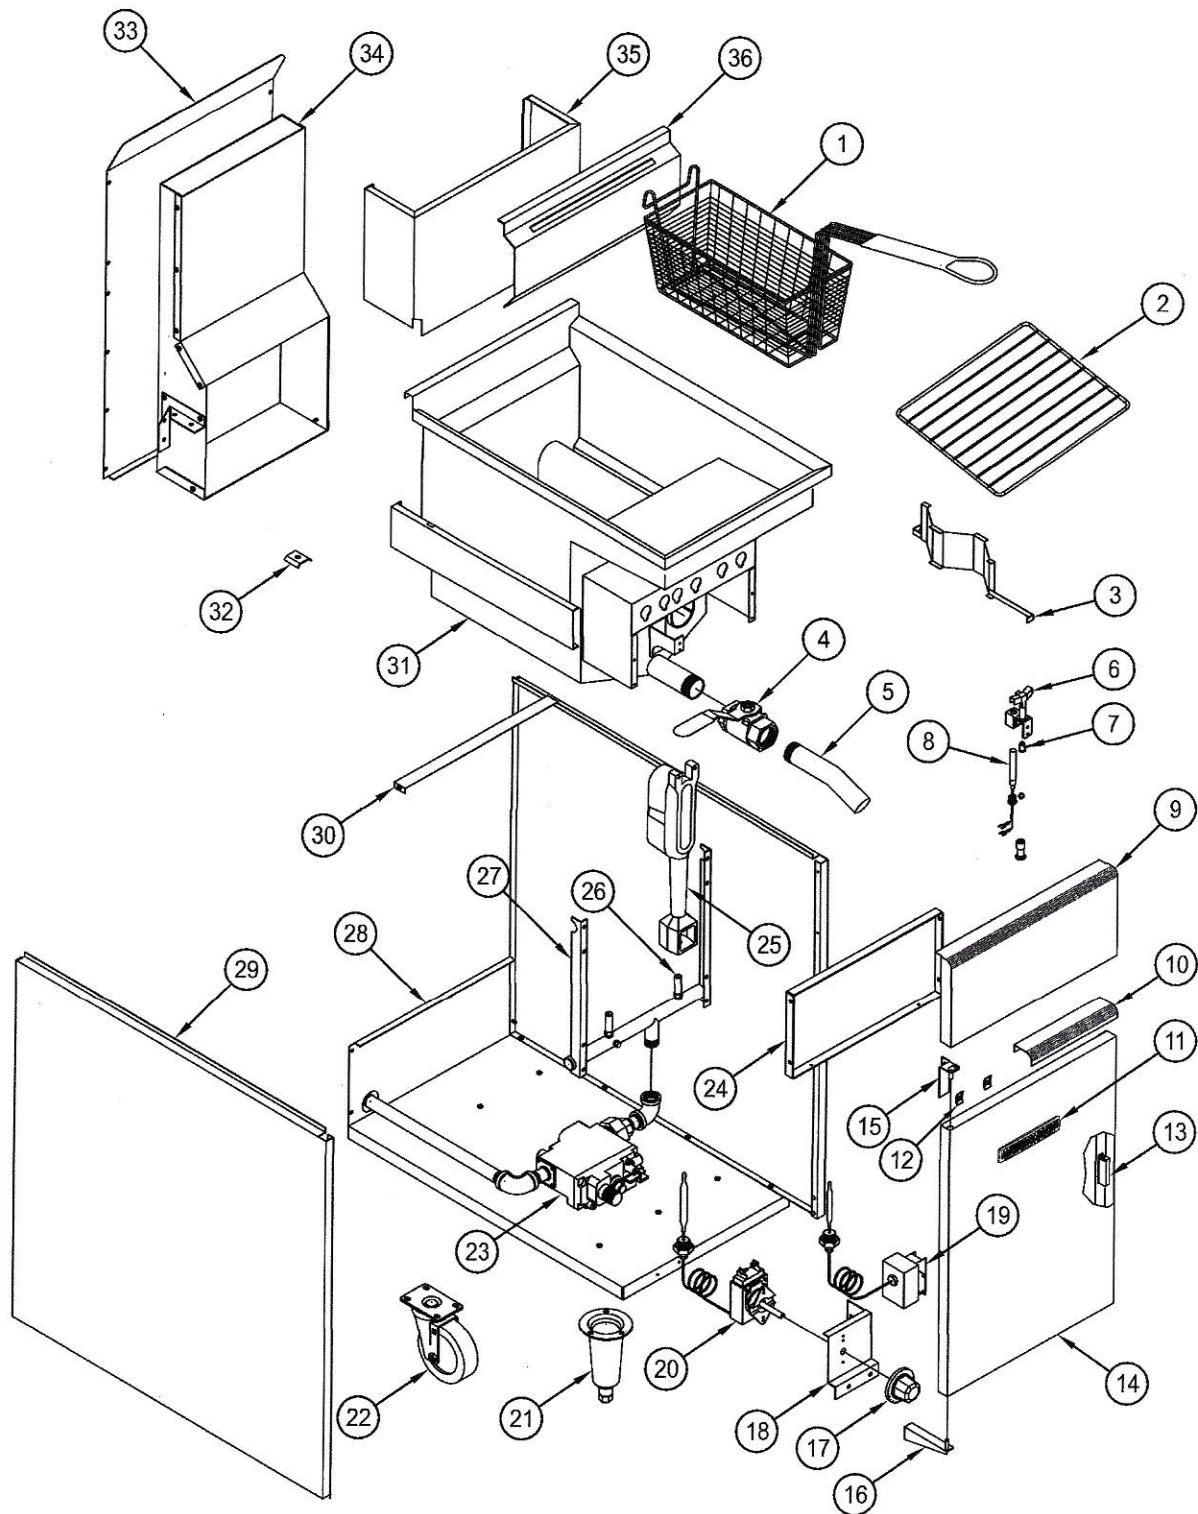

AF-35/40

AF-35/40

ITEM NO.	PART NO.	DESCRIPTION
		<i>030674</i>
1	A33000	Basket, Fryer AF-25, AF-40, AF-45 11100 Chrome Plated, Blue Handle
2	A31004	Rack, AF-45 (13-5/8" x 13-13/16" 11102 Chrome Plated
3	A99240	Diffuser, Assembly AF Series 5012 Heavy Duty 20GA 18SR SST
4	A80201	Valve, Drain NSF AF Series 11103
5	A23003	Drain Pipe, AF Series 11104
6	A11103	Pilot, AF 6CH14-6N .018 Nat Gas 11105
	A11121	Pilot, AF 6CH14-6 .014LP Gas
7	A11118	Orifice, Bell .018 AR/AF Nat Gas 11001
	A11109	Orifice, Bell 0.014L VL LP Gas 11107 AF Series
8	A11102	Power Generator, Thermopile AF 11109
9	A99428	Panel, Front AF-45 Heavy Duty 5034 Stainless
10	A99319	Handle, AF Series Heavy Duty 5042 Stainless
11	A38000	Name Plate, American Range 8" 10499 Quality Commercial Chrome
12	A44003	Nut, Speed #6 Push Black 10601
<i>063145</i>	A43104	Magnet, Door AF Series
14	A99406	Door, Assembly AF-45 Heavy Duty 5039 Stainless
<i>030652</i>	A99219	Hinge, Top Door AF Series 5036 Heavy Duty
<i>030653</i>	A99220	Hinge, Bottom Door AF Series 5035 Heavy Duty
<i>054304</i>	A32013	Knob, RX Thermostat AF Series 11111
18	A99320	Thermostat Bracket
<i>030651</i>	A10007	Switch, Hi-Limit Millivolt AF 11112
<i>030649</i>	A50400	Thermostat, RX Millivolt AF 11113
21	A35001	Leg, 6" Cone 3" Adjustable Bullet Chrome Plated NSF
22	A35013	Caster, 5" Swivel Plate Mount 10423 w/Brake NSF 200 lb. Load
	A35012	Caster, 5" Swivel Plate Mount 10424 No Brake NSF 200 lb. Load
	A35106	Casters Set (4) 5" 2 w/Brake AF, ARSP, SPSH-SWIV/Plate Mt
23	A80214	Valve, Gas AF-35/40 Nat Gas 7500MVR 1/2" Manifold <i>Replaced by A37404</i>
	A80215	Valve, Gas AF-35/40 LP Gas 7500MVR 1/2" Manifold <i>Replaced by A37405</i>
	A80230	Kit, Conversion to LP Gas for A80214 7500 Gas Valve 78246
24	A99278	Baffle, Front Cover AF-45 5033
25	A14008	Burner, AF Series Cast Iron 11115 w/American Range Logo
26	A29029	Orifice Hood, #32 Nat Gas AF-35/40 1/2" Manifold
	A29030	Orifice Hood, #53 LP Gas AF-35/40 1/2" Manifold
	A37076	Conversion Kit, AF-35/40 LP Gas Two Tube 1/2" Manifold
27	A15112	Manifold, AF-35/40 Fryer 2 Tube 7500 Valve 1/2" Manifold
28	A99429	Panel, Bottom Back AF-45 5028
29	A99430	Panel, AF-45 Rt Side Heavy Duty 5016 Stainless
	A99431	Panel, AF-45 Lt Side Heavy Duty 5017 Stainless
30	A99536	Brace, Cross Support AF-45 5018 Heavy Duty Stainless
31	A99295	Tank, AF35/40 2 Tube Fryer No Drain Valve
32	A99218	Probe Holder, AF Series 5041
33	A99411	Panel, Top Back AF-45 5029
34	A99322	Flue, Box Assembly AF-45 5044
35	A99408	High Riser, Basket Support AF45 5021 Heavy Duty Stainless
<i>030673</i>	A99405	Hanger, Basket Support AF-45 5024 Heavy Duty Stainless