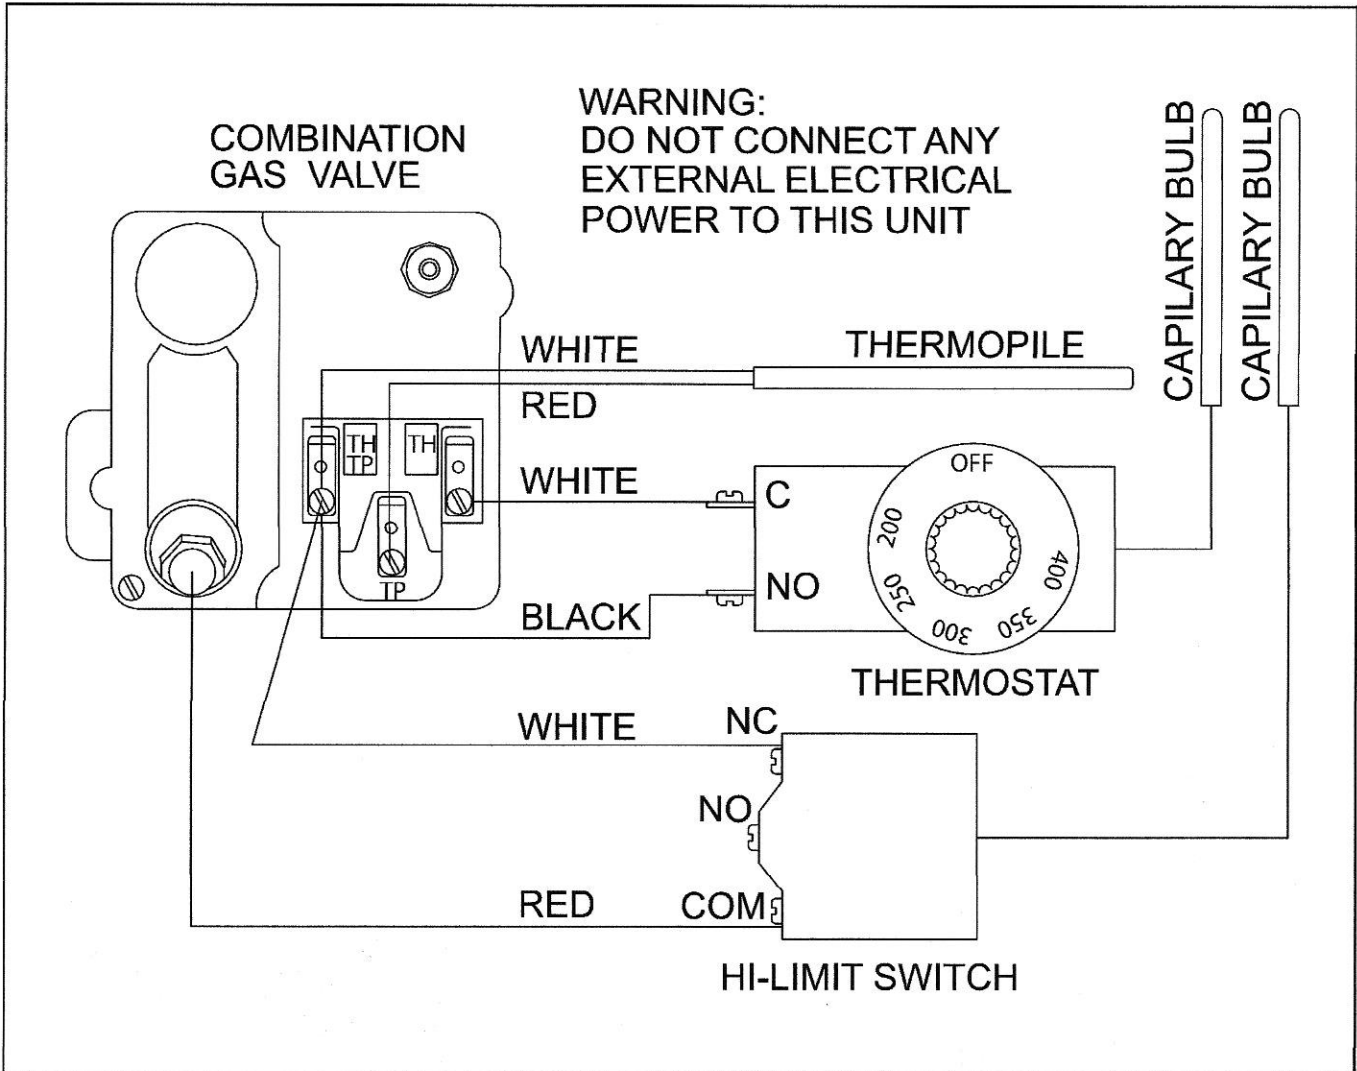

WIRING DIAGRAM

AF-25

AF-25

ITEM NO.	PART NO.	DESCRIPTION
1	A33000	Basket, Fryer AF-25, AF-40, AF-45 11100 Chrome Plated, Blue Handle
2	A31003	Rack, AF-25 (13" x 6-5/8") 11122 Chrome Plated
3	A99240	Diffuser Assembly
4	A80201	Valve, Drain NSF AF-Series 11103
5	A23003	Drain, Pipe AF Series 11104
6	A11103	Pilot, AF 6CH14-6N .018 Nat Gas 11105
	A11121	Pilot, AF 6CH14-6.014LP Gas
7	A11118	Orifice, Bell 0.018 AR/AF Nat Gas 11001
	A11109	Orifice, Bell 0.014L VL LP Gas 11107 AF Series
8	A11102	Power Generator, Thermopile AF 11109
9	A99416	Panel, Front AF-25 Heavy Duty 5134 Stainless
10	A99319	Handle, AF Series Heavy Duty 5042 Stainless
11	A38000	Name Plate, American Range 8" 10499 Quality Commercial Chrome
12	A44003	Nut, Speed #6 Push Black 10601
13	A43104	Magnet, Door AF Series 11110
14	A99417	Door, Assembly AF-25 Heavy Duty 5143 Stainless
15	A99219	Hinge, Top Door AF Series 5036 Heavy Duty
16	A99220	Hinge, Bottom Door AF Series 5035 Heavy Duty
17	A32013	Knob, RX Thermostat AF Series 11111
18	A99320	Thermostat Bracket
19	A10007	Switch, Hi-Limit Millivolt AF 11112
20	A50400	Thermostat, RX Millivolt AF 11113
21	A35001	Leg, 6" Cone 3" Adjustable Bullet Chrome Plated NSF
22	A35013	Caster, 5" Swivel Plate Mount 10423 w/Brake NSF 200 lb. Load
	A35012	Caster, 5" Swivel Plate Mount 10424 No Brake NSF 200 lb. Load
	A35106	Caster Set of 4 (without brakes)
23	A80102	Gas Valve (Nat)
	A80103	Gas Valve (LPG)
24	A99276	Baffle, Front Cover AF-45 2133
25	A14008	Burner, AF Series Cast Iron 11115 w/American Range Logo
26	A29010	Orifice, Hood, #32 AF Series NG 11116 3/4" Manifold
	A29023	Orifice, Hood, #53 AF Series LG 11117
	A37917	Conversion Kit, AF-25 Nat Gas
27	A15033	Manifold, AF-25 Fryer 3/4" NPT 5130
28	A99418	Panel, Back Bottom AF-45 5128
29	A99419	Panel, AF-25 Rt Side Heavy Duty 5116 Stainless
	A99420	Panel, AF-25 Lt Side Heavy Duty 5117 Stainless
30	A99519	Brace, Cross Support AF025 5118 Heavy Duty Stainless
31	A99402	Tank, AF-25 Fryer Assembly No Drain Valve
32	A99218	Probe Holder
33	A99409	Panel, Top Back AF-25 5129
34	A99321	Flue Box, Assembly AF-25 5144
35	A99410	High Riser, Basket Support AF-25 5121 Heavy Duty Stainless
36	A99435	Hanger, Basket Support AF-25 5124 Heavy Duty Stainless