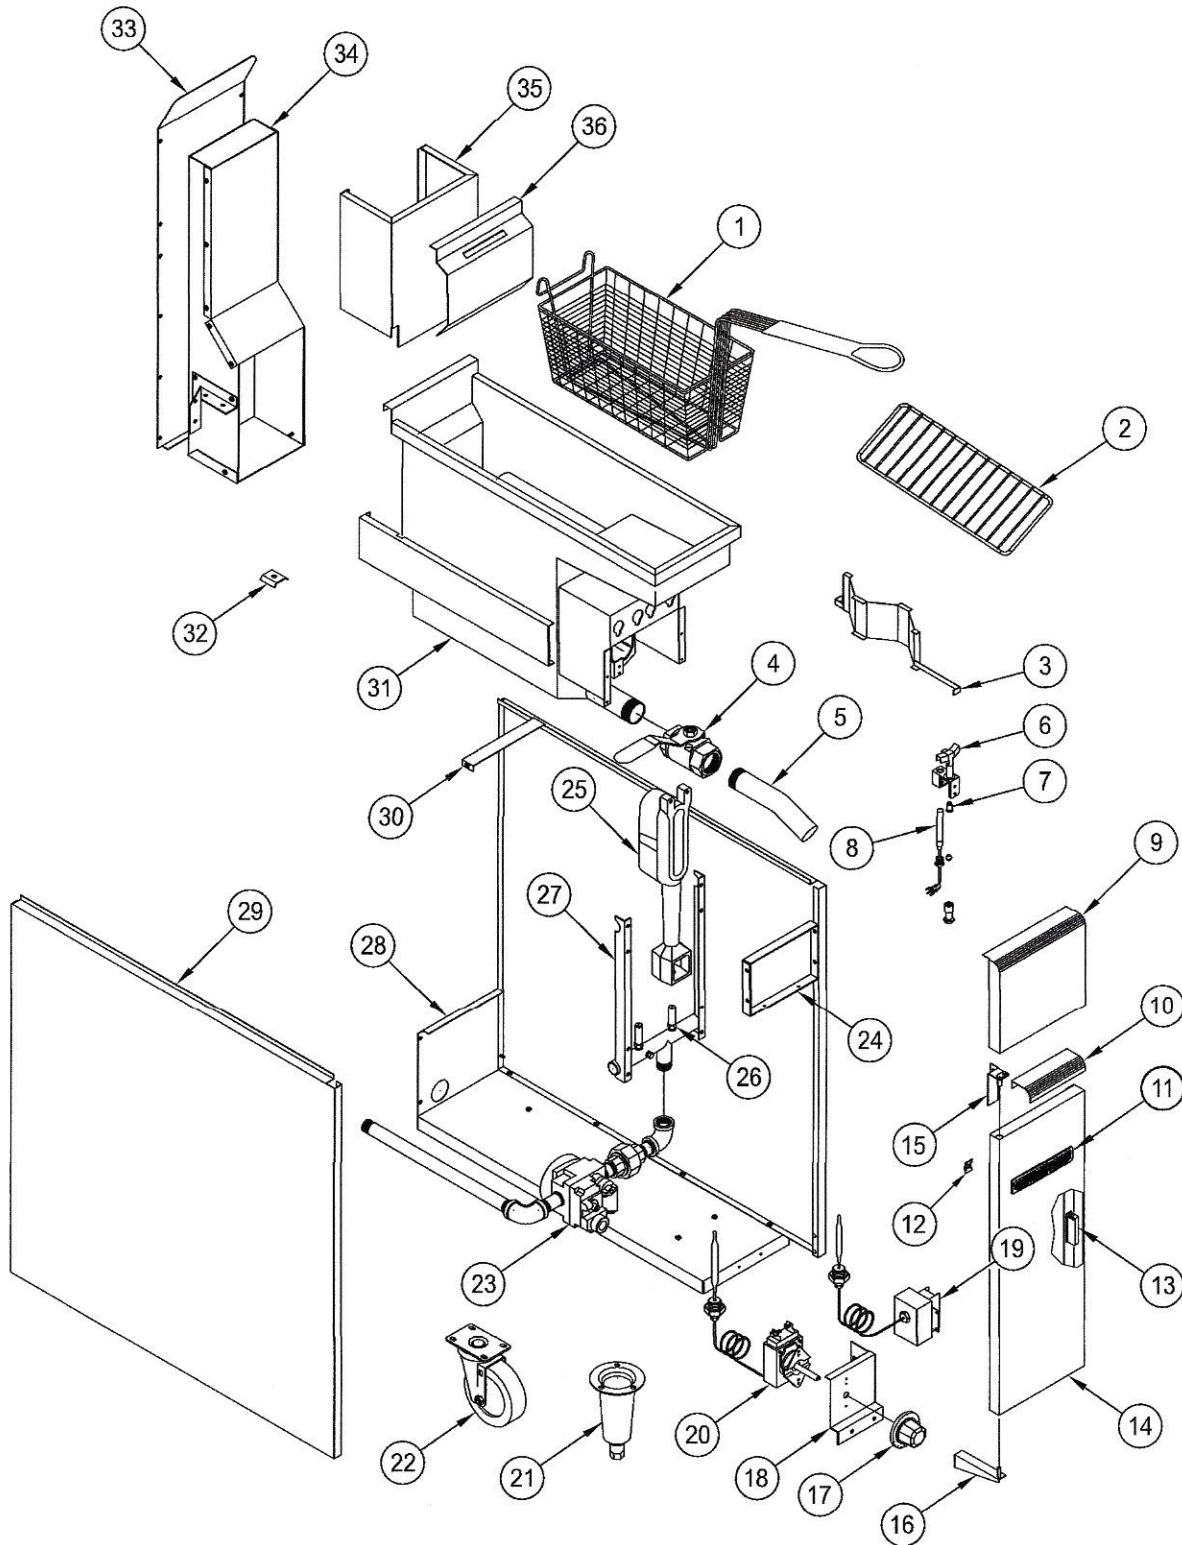

WIRING DIAGRAM

AF-25

AF-25

ITEM NO.	PART NO.	DESCRIPTION
1	A33000	Basket, Fryer AF-25, AF-40, AF-45 11100 Chrome Plated, Blue Handle
2	A31003	Rack, AF-25 (13" x 6-5/8") 11122 Chrome Plated
3	A99240	Diffuser Assembly
4	A80201	Valve, Drain NSF AF-Series 11103
5	A23003	Drain, Pipe AF Series 11104
6	A11103	Pilot, AF 6CH14-6N .018 Nat Gas 11105
	A11121	Pilot, AF 6CH14-6.014LP Gas
7	A11118	Orifice, Bell 0.018 AR/AF Nat Gas 11001
	A11109	Orifice, Bell 0.014L VL LP Gas 11107 AF Series
8	A11102	Power Generator, Thermopile AF 11109
9	A99416	Panel, Front AF-25 Heavy Duty 5134 Stainless
10	A99319	Handle, AF Series Heavy Duty 5042 Stainless
11	A38000	Name Plate, American Range 8" 10499 Quality Commercial Chrome
12	A44003	Nut, Speed #6 Push Black 10601
13	A43104	Magnet, Door AF Series 11110
14	A99417	Door, Assembly AF-25 Heavy Duty 5143 Stainless
15	A99219	Hinge, Top Door AF Series 5036 Heavy Duty
16	A99220	Hinge, Bottom Door AF Series 5035 Heavy Duty
17	A32013	Knob, RX Thermostat AF Series 11111
18	A99320	Thermostat Bracket
19	A10007	Switch, Hi-Limit Millivolt AF 11112
20	A50400	Thermostat, RX Millivolt AF 11113
21	A35001	Leg, 6" Cone 3" Adjustable Bullet Chrome Plated NSF
22	A35013	Caster, 5" Swivel Plate Mount 10423 w/Brake NSF 200 lb. Load
	A35012	Caster, 5" Swivel Plate Mount 10424 No Brake NSF 200 lb. Load
	A35106	Caster Set of 4 (without brakes)
23	A80102	Gas Valve (Nat)
	A80103	Gas Valve (LPG)
24	A99276	Baffle, Front Cover AF-45 2133
25	A14008	Burner, AF Series Cast Iron 11115 w/American Range Logo
26	A29010	Orifice, Hood, #32 AF Series NG 11116 3/4" Manifold
	A29023	Orifice, Hood, #53 AF Series LG 11117
	A37917	Conversion Kit, AF-25 Nat Gas
27	A15033	Manifold, AF-25 Fryer 3/4" NPT 5130
28	A99418	Panel, Back Bottom AF-45 5128
29	A99419	Panel, AF-25 Rt Side Heavy Duty 5116 Stainless
	A99420	Panel, AF-25 Lt Side Heavy Duty 5117 Stainless
30	A99519	Brace, Cross Support AF025 5118 Heavy Duty Stainless
31	A99402	Tank, AF-25 Fryer Assembly No Drain Valve
32	A99218	Probe Holder
33	A99409	Panel, Top Back AF-25 5129
34	A99321	Flue Box, Assembly AF-25 5144
35	A99410	High Riser, Basket Support AF-25 5121 Heavy Duty Stainless
36	A99435	Hanger, Basket Support AF-25 5124 Heavy Duty Stainless