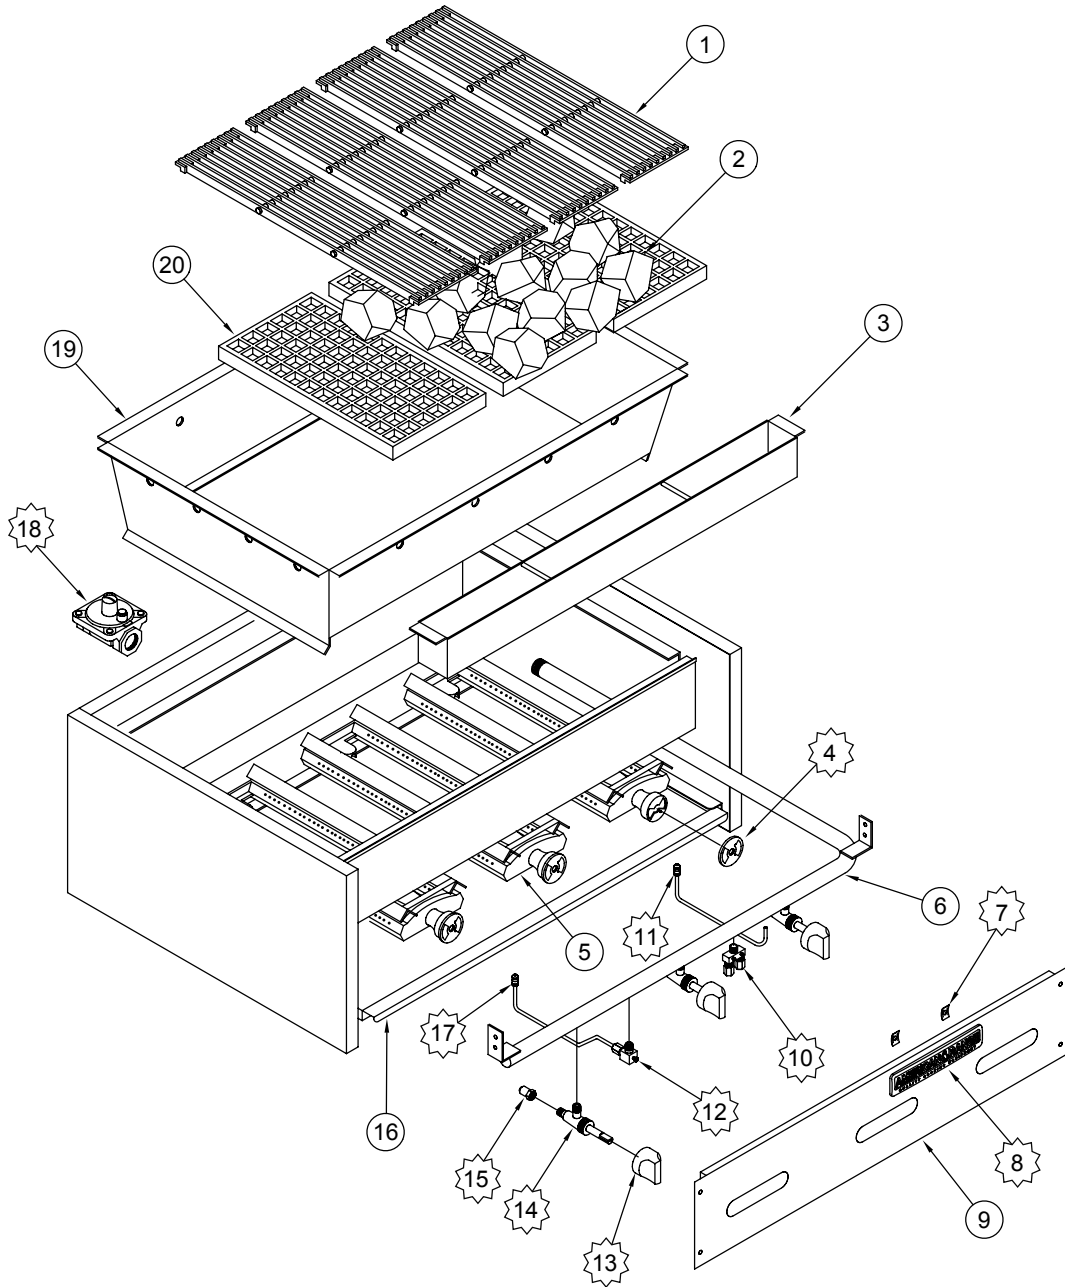

AECB

 <p>4</p> <p>AIR SHUTTER</p>	 <p>7</p> <p>SPEED NUT</p>	 <p>8</p> <p>AMERICAN RANGE NAME PLATE</p>	 <p>10</p> <p>3/16 DUAL PILOT VALVE</p>	 <p>11</p> <p>PILOT TIP ASSY "U"</p>	 <p>12</p> <p>90° PILOT VALVE</p>	 <p>13</p> <p>ON/OFF KNOB</p>
 <p>14</p> <p>GAS VALVE</p>	 <p>15</p> <p>ORIFICE HOOD</p>	 <p>17</p> <p>PILOT TIP ASSY</p>	 <p>18</p> <p>REGULATOR</p>			

AECB

ITEM NO.	PART NO.	DESCRIPTION
1	A17007	Grate, Top 5" x 21" (200) 10454
2	A52900	Pumice, Lava Rock Lump Style 10441 (20 lb. box)
3	A99561	14" Grease Can 2020-14
	A99562	24" Grease Can 2020-24
	A99563	34" Grease Can 2020-34
	A99565	44" Grease Can 2020-44
	A99566	54" Grease Can 2020-54
4	A14037	Air Shutter, 2" 10463
5	A14038	Burner, H w/Welded Radiants 10475 AECB & AMSQ
6	A15026	Manifold, AECB-14" Char Broiler 2019-14 Counter Top (5)
	A15024	Manifold, AECB-24" Char Broiler 2019-24 Counter Top
	A15020	Manifold, AECB-34" Char Broiler Counter Top (10)
	A15063	Manifold, AECB-44" Char Broiler 2019-44 Counter Top
7	A44003	Nut, Speed #6 Push Black 10601
8	A38000	Name Plate, American Range 8" 10499 Quality Commercial Chrome
10	A29301	Valve, Dual Gas Pilot 1/8 x 3/16C 10432
11	A29205	Pilot Tip, Assembly Double Valve AECB
12	A29300	Valve, Pilot Elbow Adjustable 10418 1/8 NPT 3/16 CC
13	A32002	Knob, Gas On/Off Glossy Black Flat Up
14	A80109	Valve, Gas Manual On/Off UL 10419, AR, ARKB, ARRB, AECB
15	A29014	Hood, Orifice Hood #36 1/2" Brass 11036 Nat Gas
	A29004	Hood, Orifice #50 1/2" Brass 11050 LPG Gas
16	A99567	14" Crumb Tray 2017-14
	A99568	24" Crumb Tray 2017-24
	A99577	34" Crumb Tray 2017-34
	A99578	44" Crumb Tray 2017-44
17	A29229	Pilot Tip, Assembly Single Valve AECB
18	A80110	Value, Pressure Regulator 3/4 10480 Nat Gas Set 5.
	A80011	Valve, Pressure Regulator 3/4 10481 LPG Gas Set 10.0
19	A99762	14" Fire Box Assembly 2013-14
	A99763	24" Fire Box Assembly 2013-24
	A99764	34" Fire Box Assembly 2013-34
	A99765	44" Fire Box Assembly 2013-44
20	A17003	Grate, Bottom Waffle 8" x 15" 10455 (250)